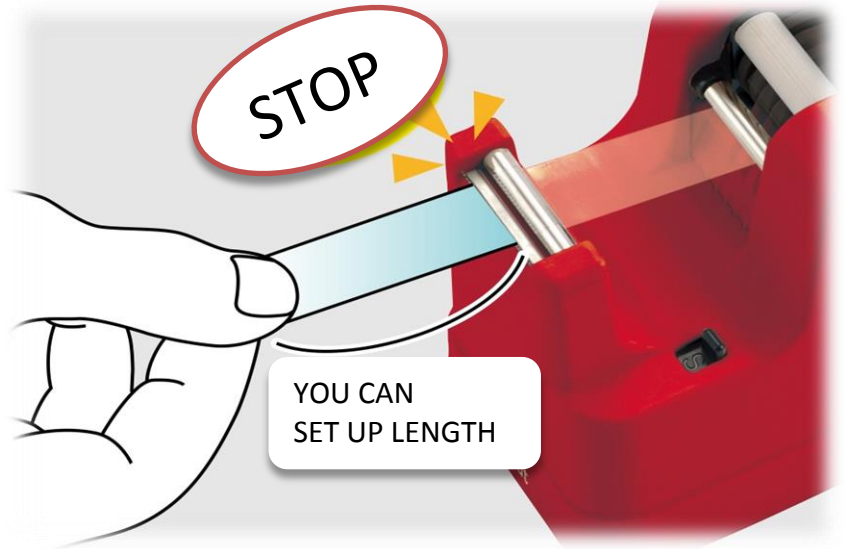

# TAPE DISPENSER

\*ABLE TO SET UP LENGTH OF TAPE

©Tape stops with measured length

GOOD FOR OFFICE USE

## NTC-LC1

Unit Size: 83(W)\*213(D)\*122(H)mm

Weight: 1.9kg

Setting Length: 3~24cm (able to set 1 by 1cm)

Suitable Tape: cellulose tape (width 12~18mm, length by 70m)

Materials: ABS, PP, stainless steel, POM, Steel

Per Carton: 6

Both big core and small core can be used individually depending on the inner size of tape being used.

Adjustable in a range of 3 to 24cm by 1cm

RED

BLUE

BLACK

You can choose free-cutting or setting tape-length with this switch