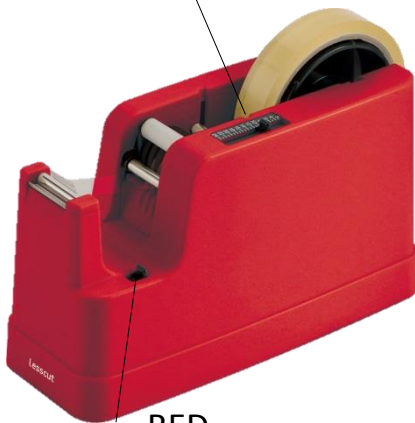

# TAPE DISPENSER

\*ABLE TO SET UP LENGTH OF TAPE

©Tape stops with measured length

GOOD FOR OFFICE USE

## NTC-LC1

Unit Size: 83(W)\*213(D)\*122(H)mm

Weight: 1.9kg

Setting Length: 3~24cm (able to set 1 by 1cm)

Suitable Tape: cellulose tape (width 12~18mm, length by 70m)

Materials: ABS, PP, stainless steel, POM, Steel

Per Carton: 6

Both big core and small core can be used individually depending on the inner size of tape being used.

Adjustable in a range of 3 to 24cm by 1cm

RED

BLUE

BLACK

You can choose free-cutting or setting tape-length with this switch